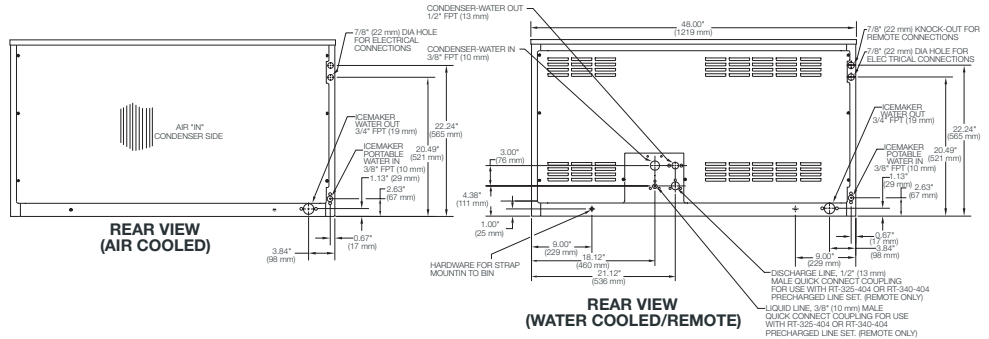

Dimensions and Air Flow

OPERATING LIMITS

Ambient Temp. Range Air & Water	50° - 110°F (10° - 43°C)
Water Temp. Range	40° - 100°F (4.5° - 38°C)
Water Pressure Ice Maker Water in	Min. 20 psi (1.4 bar)
	Max. 60 psi (4.1 bar)
Condenser Inlet Water (Water cooled only)	Min. 20 psi (1.4 bar)
	Max. 60 psi (4.1 bar)

MODEL NO.	Cond. Unit	Ice Prod. per 24 hrs. at 70° Air / 50° Water lbs. (Kgs.)	Ice Prod. per 24 hrs. at 90° Air / 70° Water lbs. (Kgs.)	Water Used-Gals. (Ltrs.) per 100 lbs. of ice 90° Air / 70° Water		Kilowatts Used per 100 lbs. of ice 90° Air / 70° Water	Heat Rejection (Btuh)	Electrical Rating	Min. Circuit Amp.
				Ice Prod. Use	Cond. Use				
CCM1448A*21	Air	1469 (668)	1109 (504)	20.5	n/a	5.3	21957	208-230/60/1	26.1
CCM1448W*22	Water	1386 (630)	1239 (563)	22.8	122	4.2	21994	208-230/60/1	17.8

MODEL NO.	Description	Shipping Weight lbs. (Kgs.)
RC14002C	Remote Condenser for 1 model CCM1448R (208-230/50-60/1 voltage)	100 (46)
RT25	25 ft. (7.6m) Precharged Tubing Kit for R-404A models	13 (6)
RT40	40 ft. (12m) Precharged Tubing Kit for R-404A models	18 (8)
RT60	60 ft. (18.2m) Precharged Tubing Kit for R-404A models	26 (12)

See Bin specification sheet for information on ice storage bins.
* Represents cube size. For full cube substitute an "F", for half cube substitute an "H".
Please note: air-cooled units require 6" (152 mm) clearance for air intake and exhaust.

TECHNICAL SPECIFICATIONS

- NUMBER OF WIRES 3
- MAX. FUSE SIZE . . . . . Water 20,
  Air/Remote 30
- SHIPPING WEIGHT LBS (KGS.) . . 300 (136)
- AGENCY LISTINGS . . . . .

Cube Size:	Width	Depth	Height
Full	7/8" (22mm)	7/8" (22mm)	7/8" (22mm)
Half	3/8" (10mm)	7/8" (22mm)	7/8" (22mm)

IN THE U.S.A. Ph: 800.238.3600 Fax: 800.258.0255
OUTSIDE THE U.S.A. Ph: 763.488.8200 Email: webmaster@cornelius.com
101 Broadway Street West Osseo, MN 55369 www.cornelius.com